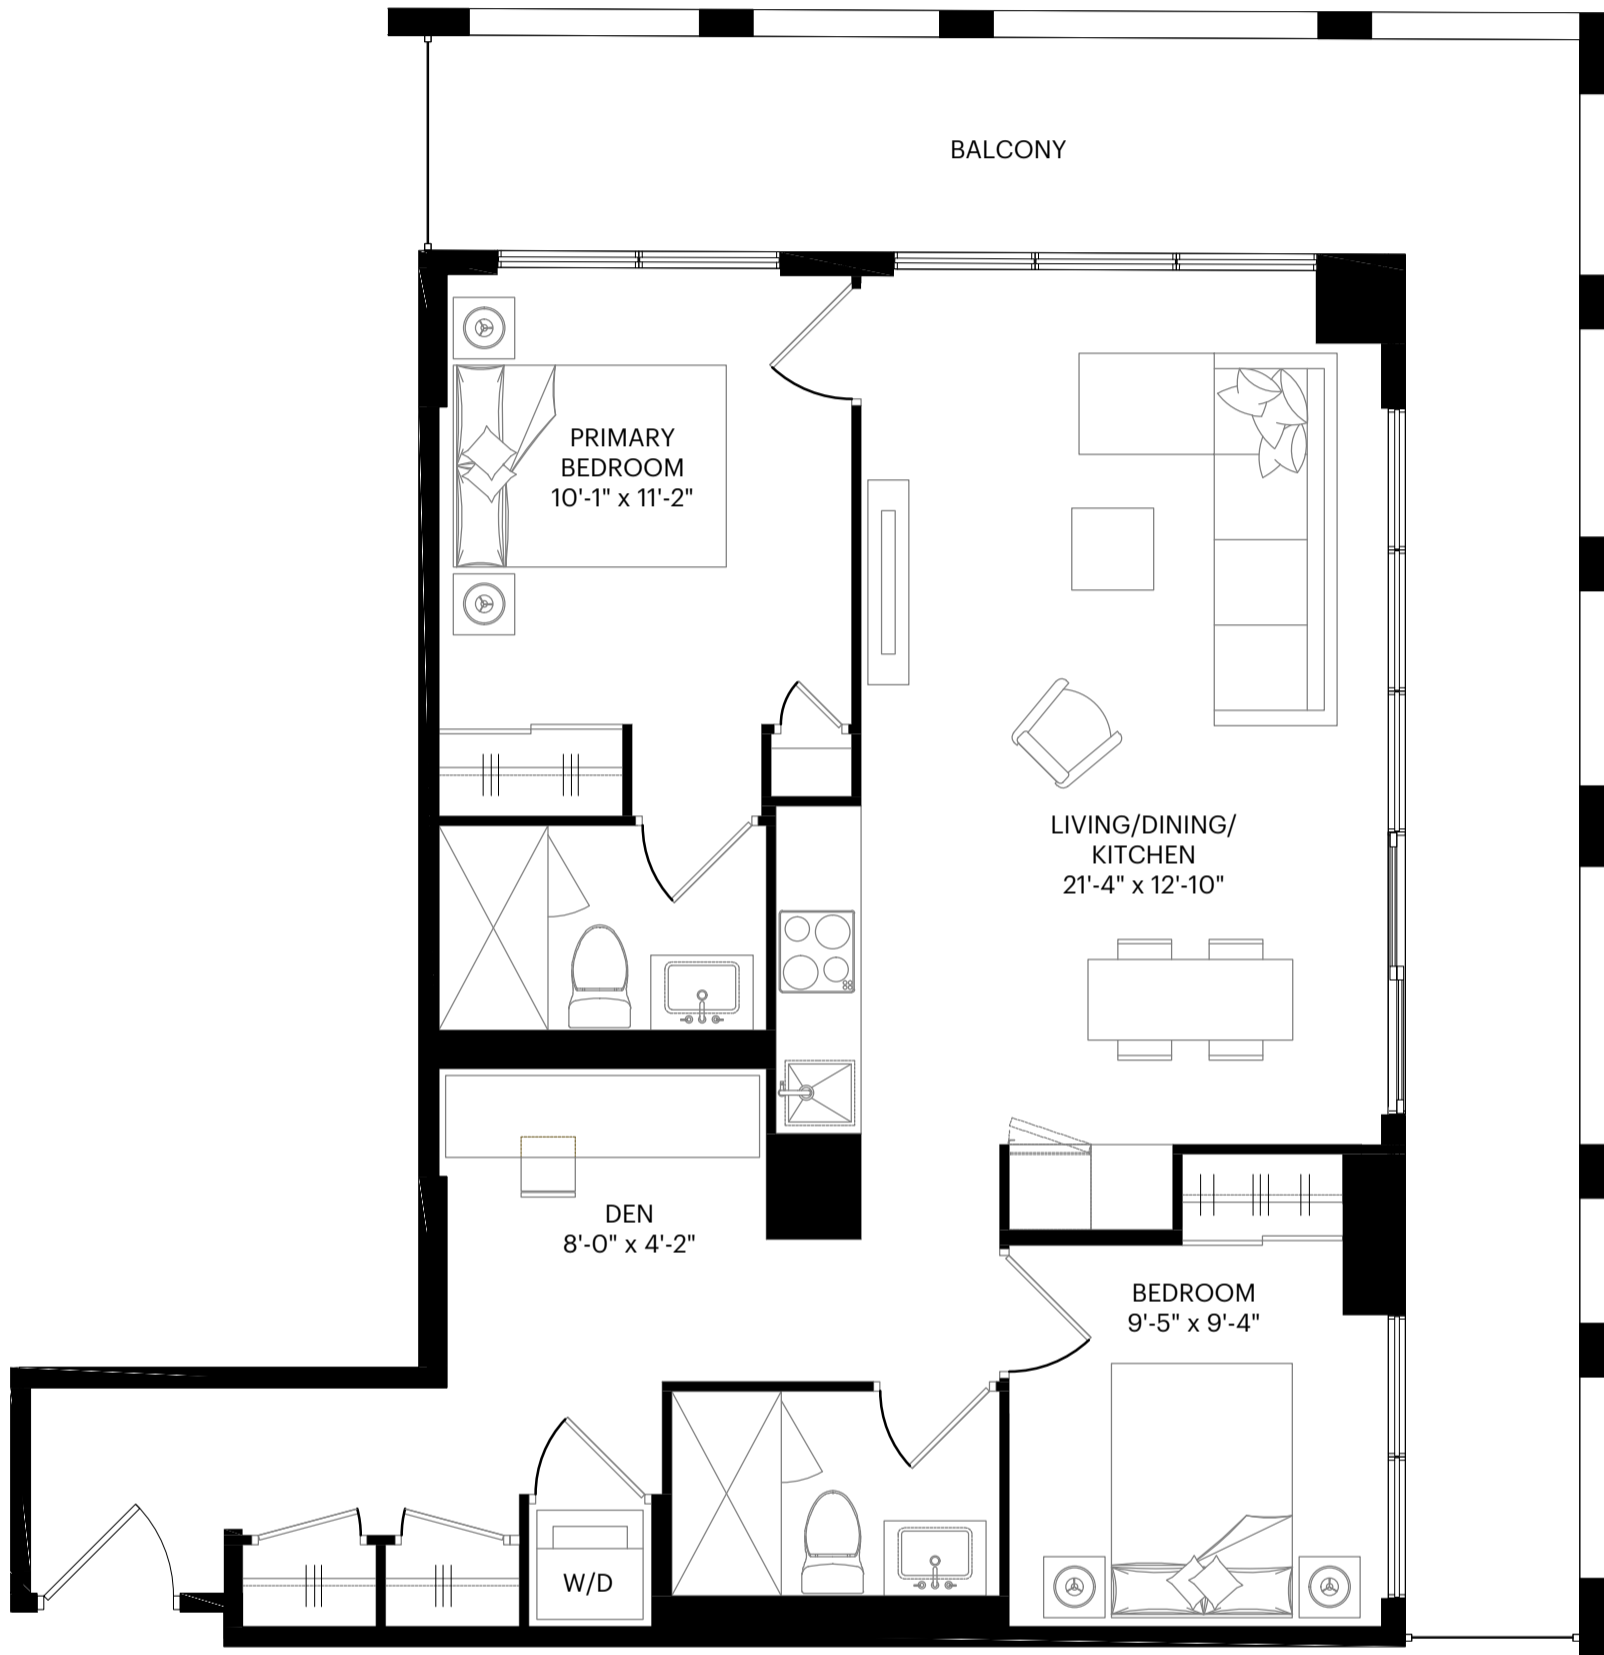

## 2J-D 869 SQ.FT. SUITE UP TO: 291 SQ.FT. BALCONY

FLOORS 04-05

FLOOR 03

**UNIT REPEATS ON FLOORS:**  
3, 4, 5

**SUITE NO.**  
320, 420, 520